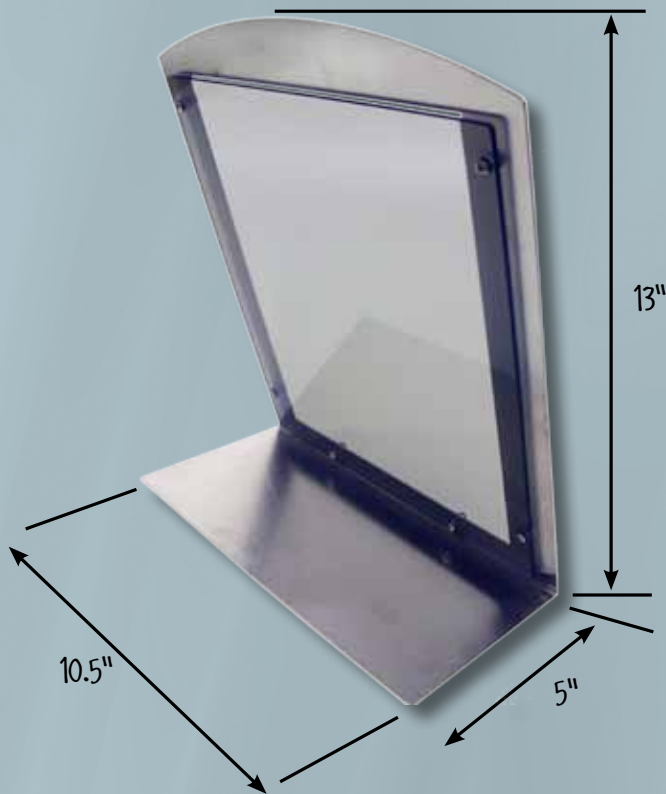

Stainless Steel Counter Top Menu

Phone: 800-782-6222

Email: info@mainstreetmenus.com

Fax: 262-782-6515

Website: www.mainstreetmenus.com